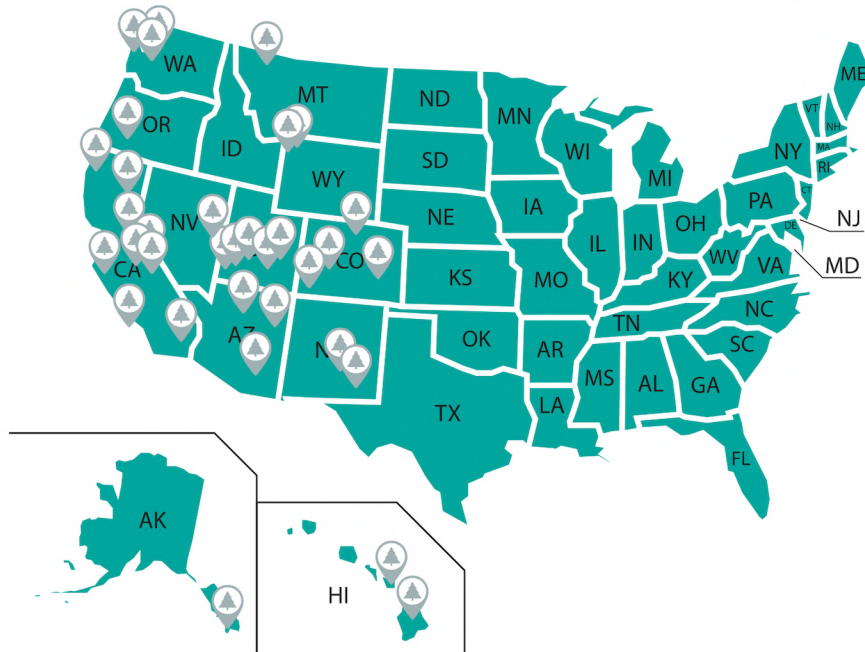

WEST COAST NATIONAL PARKS

(C) MAKETIMETOSEETHEWORLD.COM

CHECKLIST

Alaska

- Glacier Bay National Park

American Samoa

- National Park of American Samoa

Arizona

- Grand Canyon National Park
- Petrified Forest National Park
- Saguaro National Park

California

- Channel Islands National Park
- Death Valley National Park
- Joshua Tree National Park
- Kings Canyon National Park
- Lassen Volcanic National Park
- Pinnacles National Park
- Redwoods National Park
- Sequoia National Park
- Yosemite National Park

Colorado

- Black Canyon of the Gunnison NP
- Great Sand Dunes National Park
- Mesa Verde National Park
- Rocky Mountain National Park

Hawaii

- Haleakalā National Park
- Hawaii Volcanoes National Park

Montana

- Glacier National Park

Nevada

- Great Basin National Park

New Mexico

- Carlsbad National Park
- White Sands National Park

Oregon

- Crater Lake National Park

Utah